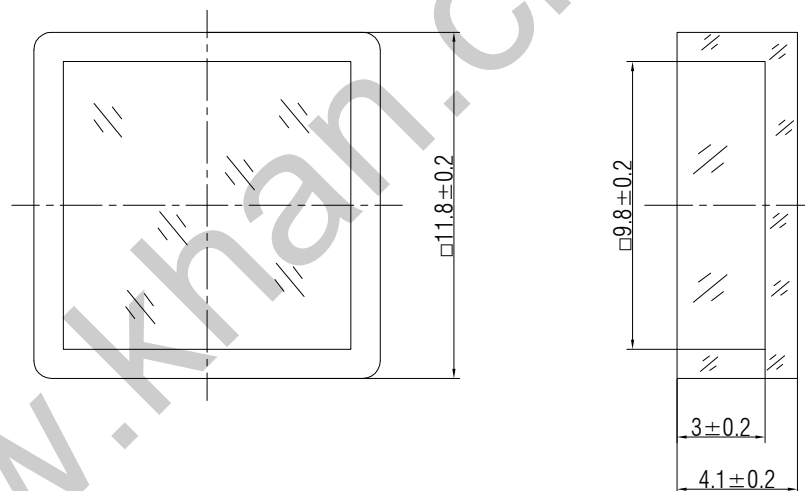

SWITCH CAP
P/N:SC001

Materials GP.PC

Color Transparent
(OEM AVAILABLE)

Packaging

Bulk Package

Inner Package: Plastic bag

Outer Package: Carton

www.khan.cn

WENZHOU KHAN ELECTRONIC

VERSION		PROJECTION	DESIGNED	Wei Lin
KH14FE22E			CHECKED	ZhongJu Peng
SCALE	SIZE	 Dimensions are shown:mm(inches)	APPROVED	Johan Xu
5:1	A4		2022.05.11	